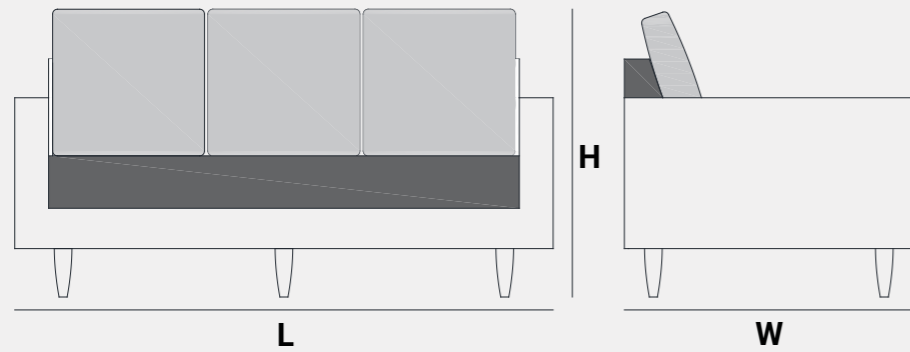

MOCHA
Teak & Rose Wood
69 X 90 X 81 cm

HOPE
Teak
70 X 85 X 71 cm

SOFAS

FORMAL / INFORMAL LIVING

Bespoke comfort, tailored to your space: Choose your perfect size, from intimate two seater to expansive gatherings, and let our expert craftsmanship bring your vision to life.