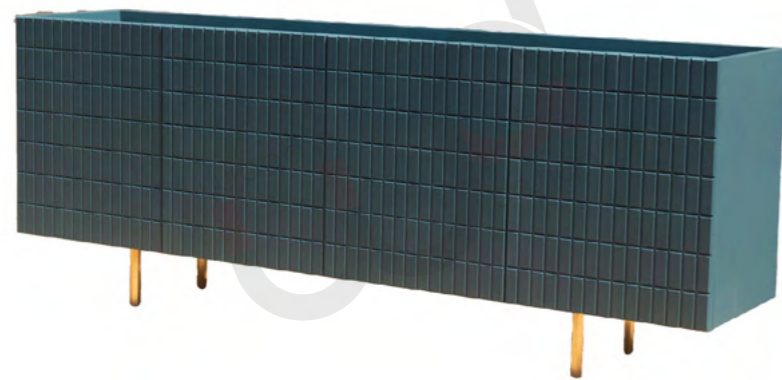

Teak
103 X 46 X 210 cm

VISHESH

Teak & Indian Laurel
176 X 45 X 88 cm

CAROLINA BAR TROLLEY

Teak & Glass
71 X 50 X 79 cm

WONKA
MDF
210 X 45 X 80 cm

CONSOLES

FORMAL / INFORMAL LIVING