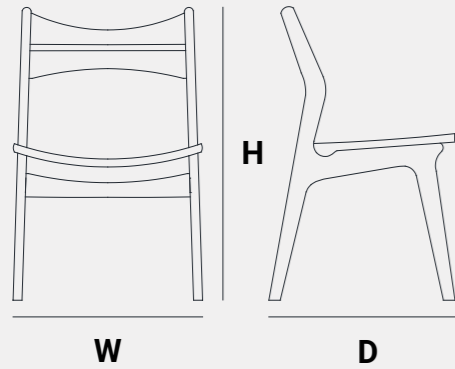

CHAIRS

DINING / STUDY / OFFICE

Elevate your space with our hand crafted chairs, seamlessly blending mid century charm and ergonomic innovation. Your chairs are meticulously crafted using traditional joineries.

Transform your space, where our chair becomes more than furniture – it's a symbol of timeless style and design statement.