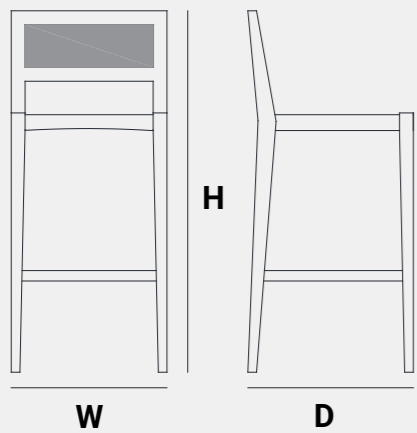

OSCAR
Teak
53 X 61 X 86 cm

W X D X H

BARSTOOLS

BAR / BREAKFAST

Discover the epitome of comfort with our hand crafted barstool, meticulously designed for ergonomic perfection.

Enjoy a comfortable 30cm gap from seat to counter top, ensuring an enjoyable experience. Immerse yourself in the artistry of design, and elevate your bar or breakfast area with unmatched craftsmanship.

BETTY
Teak
51 X 49 X 115 cm

ANIL
Teak
54 X 56 X 115 cm

TABLES

DINING

Experience the elegance of mid-century design with our hand crafted dining tables, a masterpiece of timeless design.

The polyurethane (PU) coat makes the dining table top more durable. Tailored to fit any space, these tables radiate elegance.