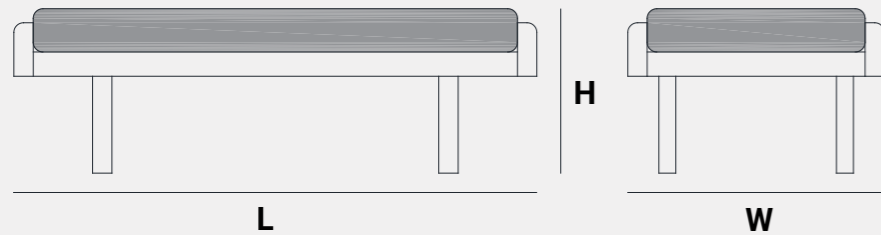

DAY BEDS

Indulge in classic elegance with our hand crafted mid-century day beds. These beds are a statement of sophistication. Transform any space into a haven of relaxation.

Experience the artistry of comfort and style in these hand crafted day beds with exquisite brass detailing.