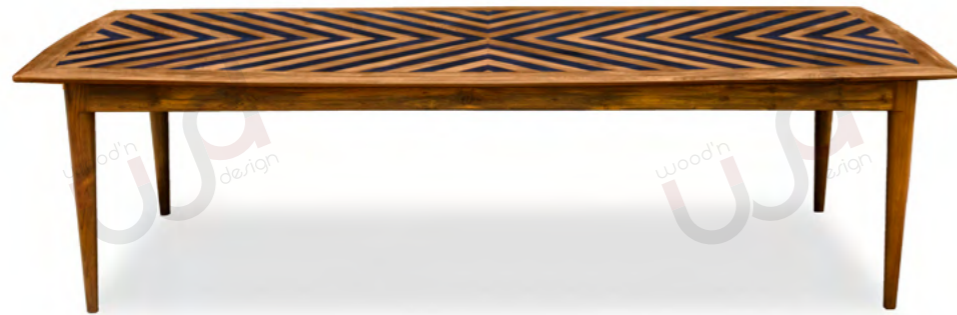

SHAMA
Teak
220 X 110 X 76 cm

CHEV
Teak & Dark Timber
220 X 110 X 76 cm

L X W X H

VALERIE
Teak
6 seater - 240 X 120 X 76

SANDRINE
Teak & MS
4 seater - Ø 130 X 76 cm

SUNBURST
Teak
220 X 110 X 76 cm

L X W X H