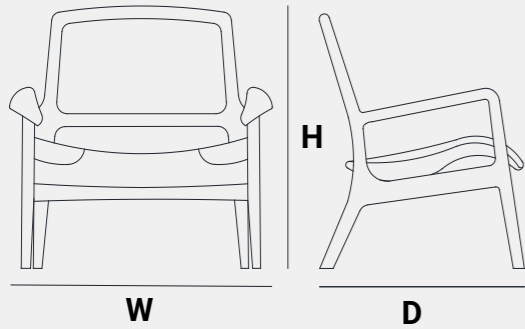

SUNBURST
Teak
220 X 110 X 76 cm

L X W X H

VIKAS
Teak
240 X 120 X 76 cm

ALI
Teak
240 X 110 X 76 cm

NISSA
Teak & Glass
4 seater - Ø135 X 76 cm

LOUNGE CHAIRS

FORMAL / INFORMAL LIVING

Add a statement piece to your space with our lounge chairs. Precision joineries ensure durability, showcasing expert craftsmanship in every curve.