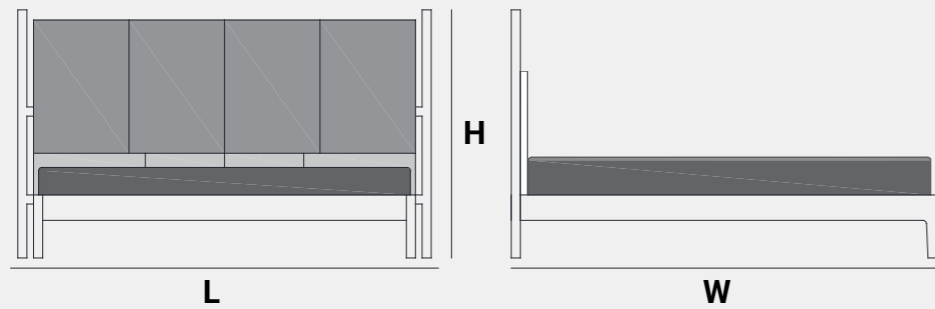

ANANDHO
Teak
180 X 45 X 180 cm

L X W X H

RETRO
Teak
239 X 35 X 215 cm

L X W X H

BEDS

BEDROOM

Your dream bed, hand crafted for you. No matter your taste, our beds seamlessly adapt. With gleaming brass inlays, hand woven cane headboards, plush upholstered options and warm natural wood finishes, each piece exudes strength and stability.