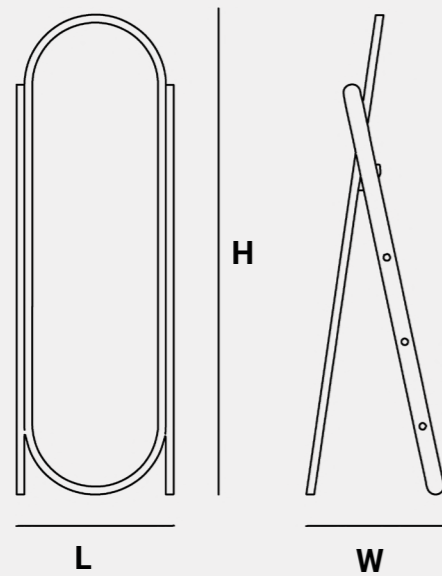

MIRRORS

FORMAL / INFORMAL LIVING

Introducing our standing mirrors, meticulously crafted in mid-century modern style with sleek lines and classic forms.

Each mirror enhances your space with timeless elegance and functionality, reflecting light and style effortlessly.