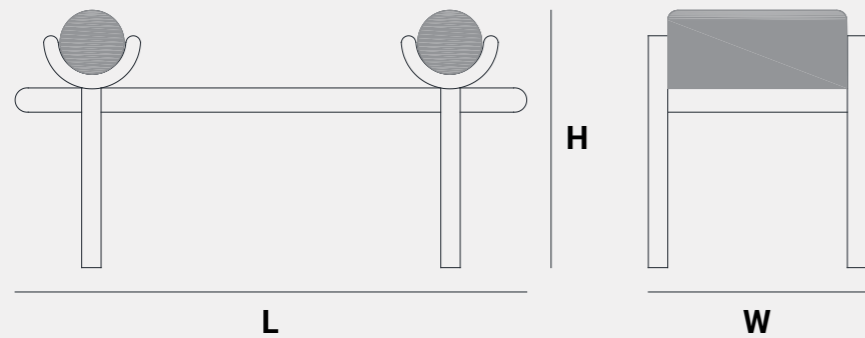

SOUMYA
Teak
60 X 53 X 183 cm

KAVITA
Teak
62 X 35 X 185 cm

CAPTAIN MIRROR

Teak
69 X 5 X 81 cm

FREE SHAPE MIRROR

Teak
210 X 5 X 113 cm

STOOLS AND BENCHES

Mid-century meets comfort:
Hand crafted stools & benches,
featuring exquisite brass details.