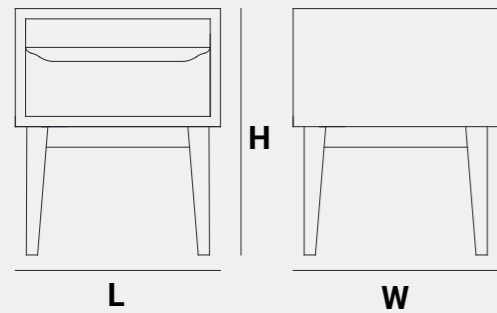

VIJI
Indian Laurel
50 X 40 X 45 cm

BED SIDE TABLES

BEDROOM