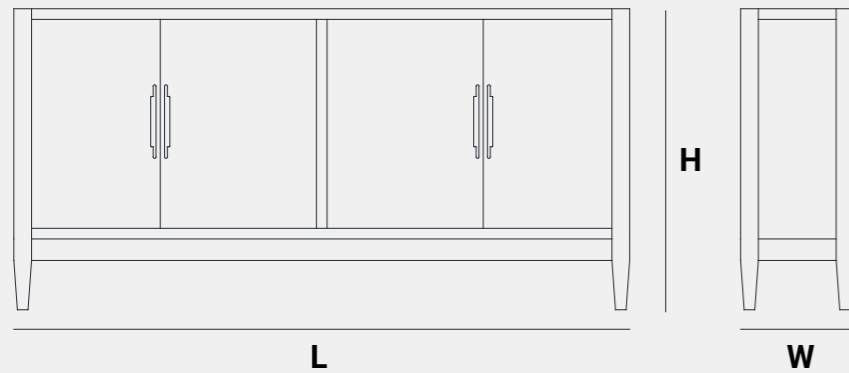

SWATI
Teak & Indian Laurel
L - 65 X 30 X 48 , M - 47 X 28 X 44 , S - 29 X 26 X 40

L X W X H

CABINETS

TV / CROCKERY / BAR CABINET / CHEST OF DRAWERS

Experience elegance in every detail with our cabinets featuring cane and colour doors options, in solid wood adorned with exquisite brass details. Tailor your space effortlessly with customizable sizes, ensuring a perfect fit for any room.