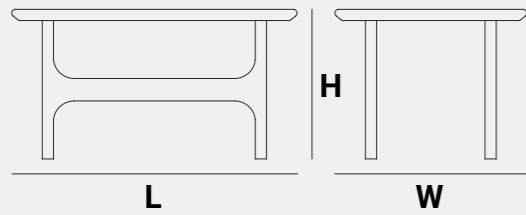

NATHAN

Teak
210 X 80 X 88 cm

VELLY

Teak
210 X 86 X 70 cm

COFFEE TABLES

FORMAL / INFORMAL LIVING

Discover the perfect centerpiece for your living room with our sophisticated coffee tables. Its simple yet elegant designs adds a touch of sophistication to any space.